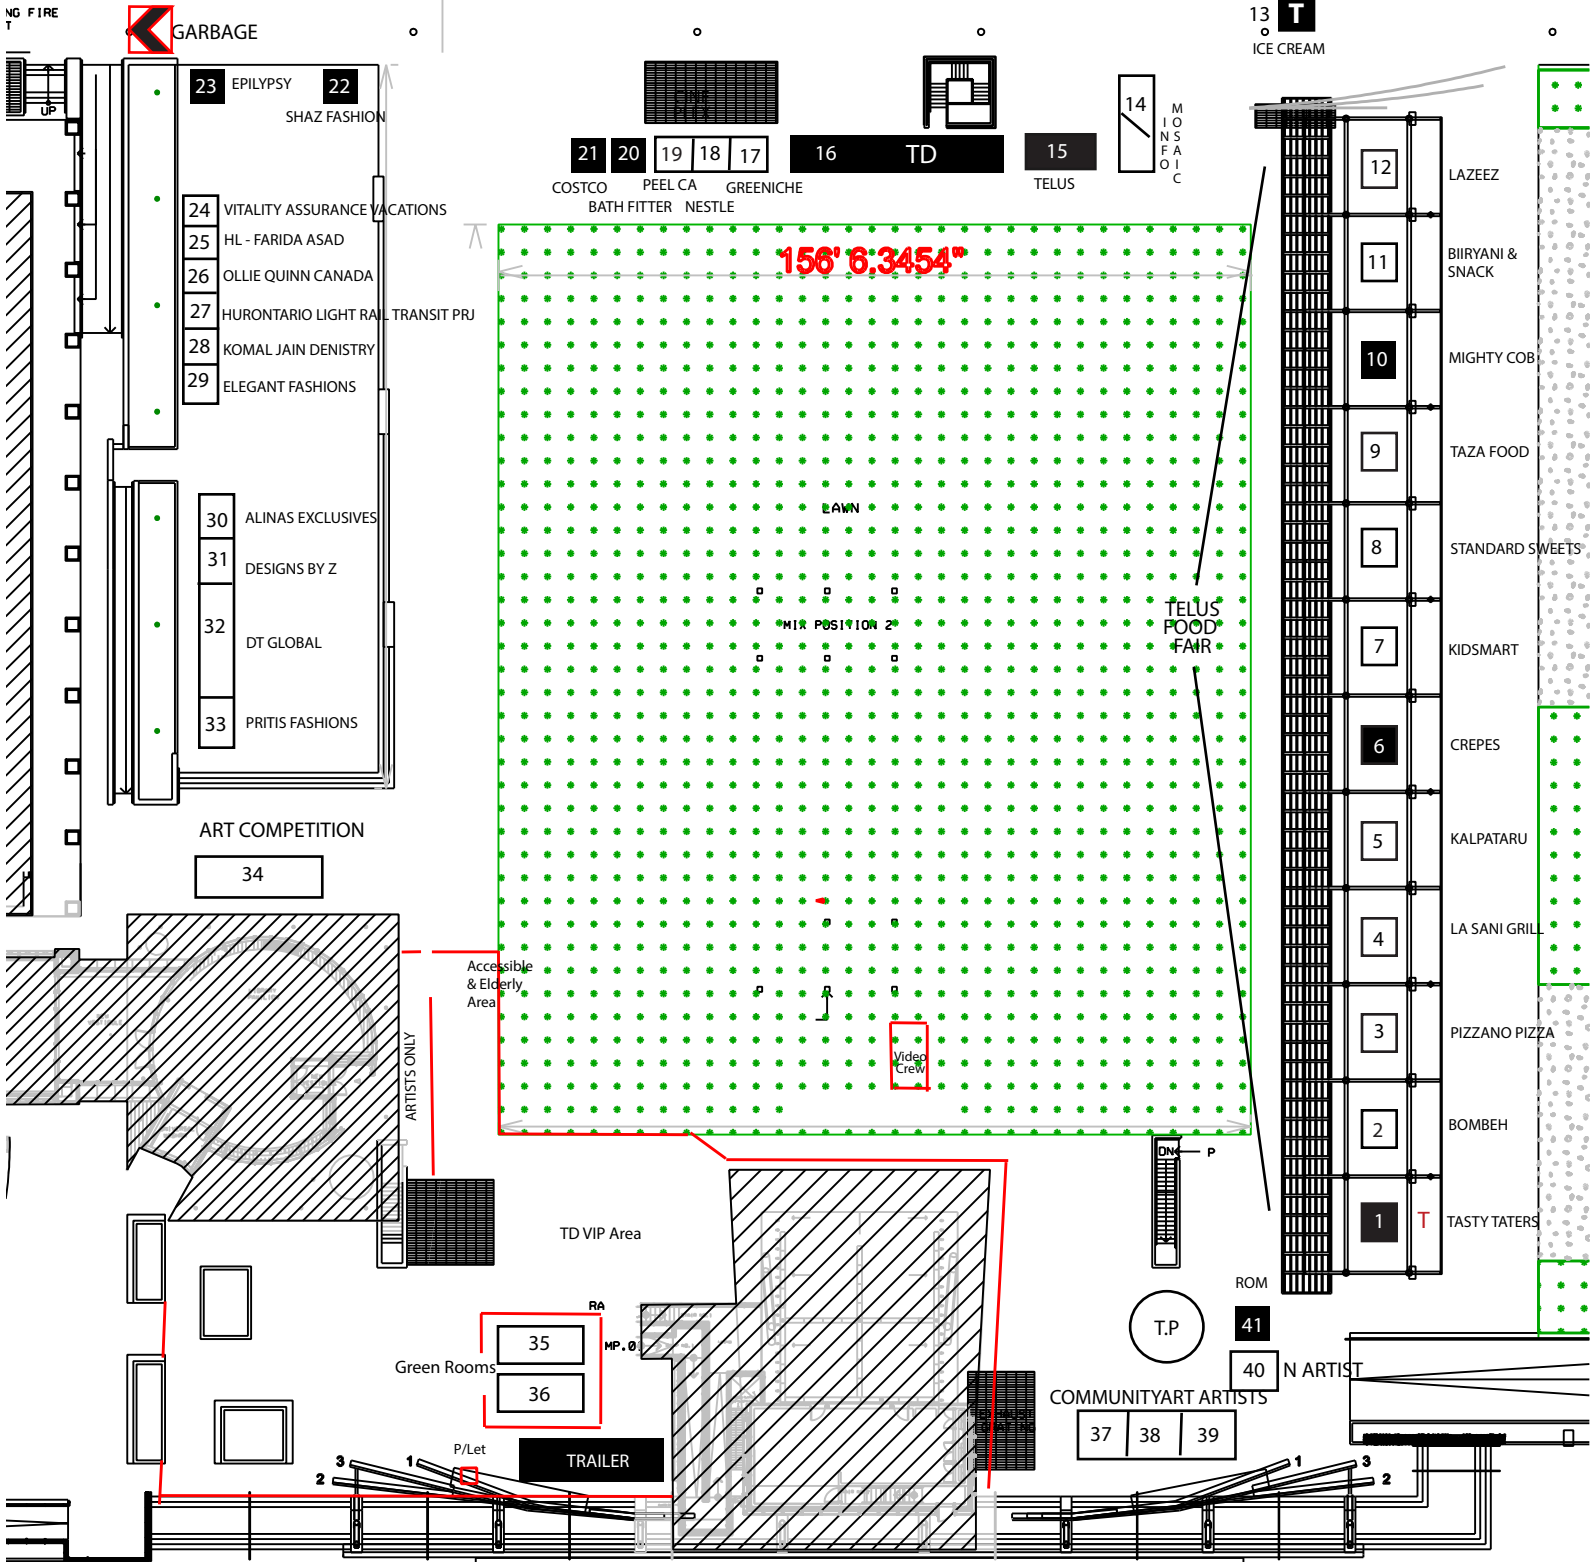

ROCK THE COLISEUM Youth Stage

23 EPILYPSY
SHAZ FASHION

24 VITALITY ASSURANCE VACATIONS
25 HL - FARIDA ASAD
26 OLLIE QUINN CANADA
27 HURONTARIO LIGHT RAIL TRANSIT PRJ
28 KOMAL JAIN DENISTRY
29 ELEGANT FASHIONS

30 ALINAS EXCLUSIVES
31 DESIGNS BY Z
32 DT GLOBAL
33 PRITIS FASHIONS

ART COMPETITION
34

21 COSTCO
20 PEEL CA BATH FITTER
19 GREENICHE
18 NESTLE
17

16 TD

15 TELUS

14 M
O
N
S
T
R
I
O
F
O
I
C

13 T
ICE CREAM

12 LAZEEZ
11 BIIRYANI & SNACK
10 MIGHTY COB
9 TAZA FOOD
8 STANDARD SWEETS
7 KIDSMART
6 CREPES
5 KALPATARU
4 LA SANI GRILL
3 PIZZANO PIZZA
2 BOMBEB
1 TASTY TATERS

Accessible & Elderly Area

ARTISTS ONLY

TD VIP Area

Green Rooms
35
36

TRAILER

T.P.
41 ROM
40 N ARTIST
COMMUNITYART ARTISTS
37 38 39